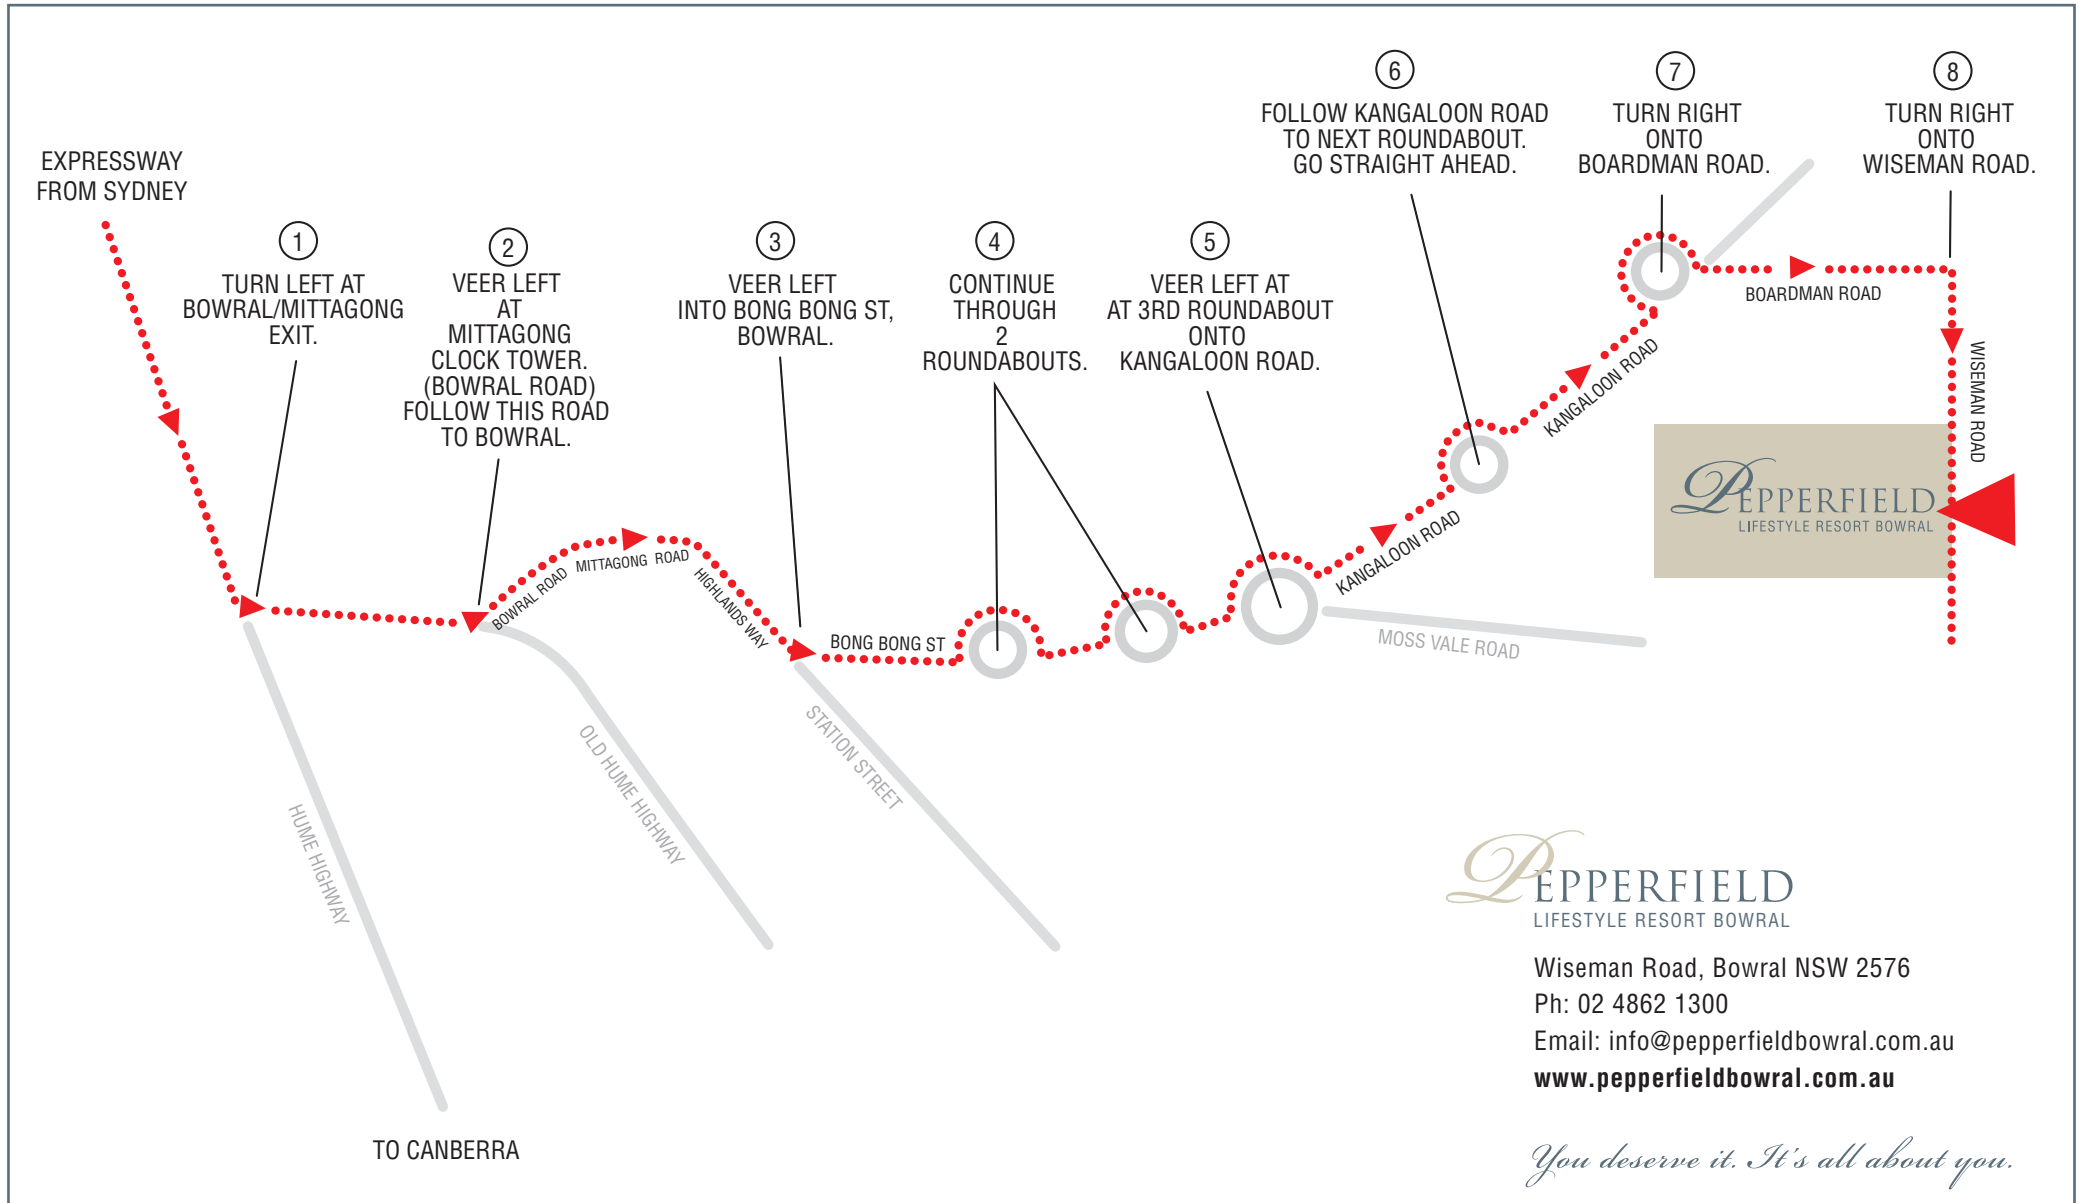

# DIRECTIONS FROM SYDNEY TO PEPPERFIELD LIFESTYLE RESORT

NB: This map is simplified and not to scale